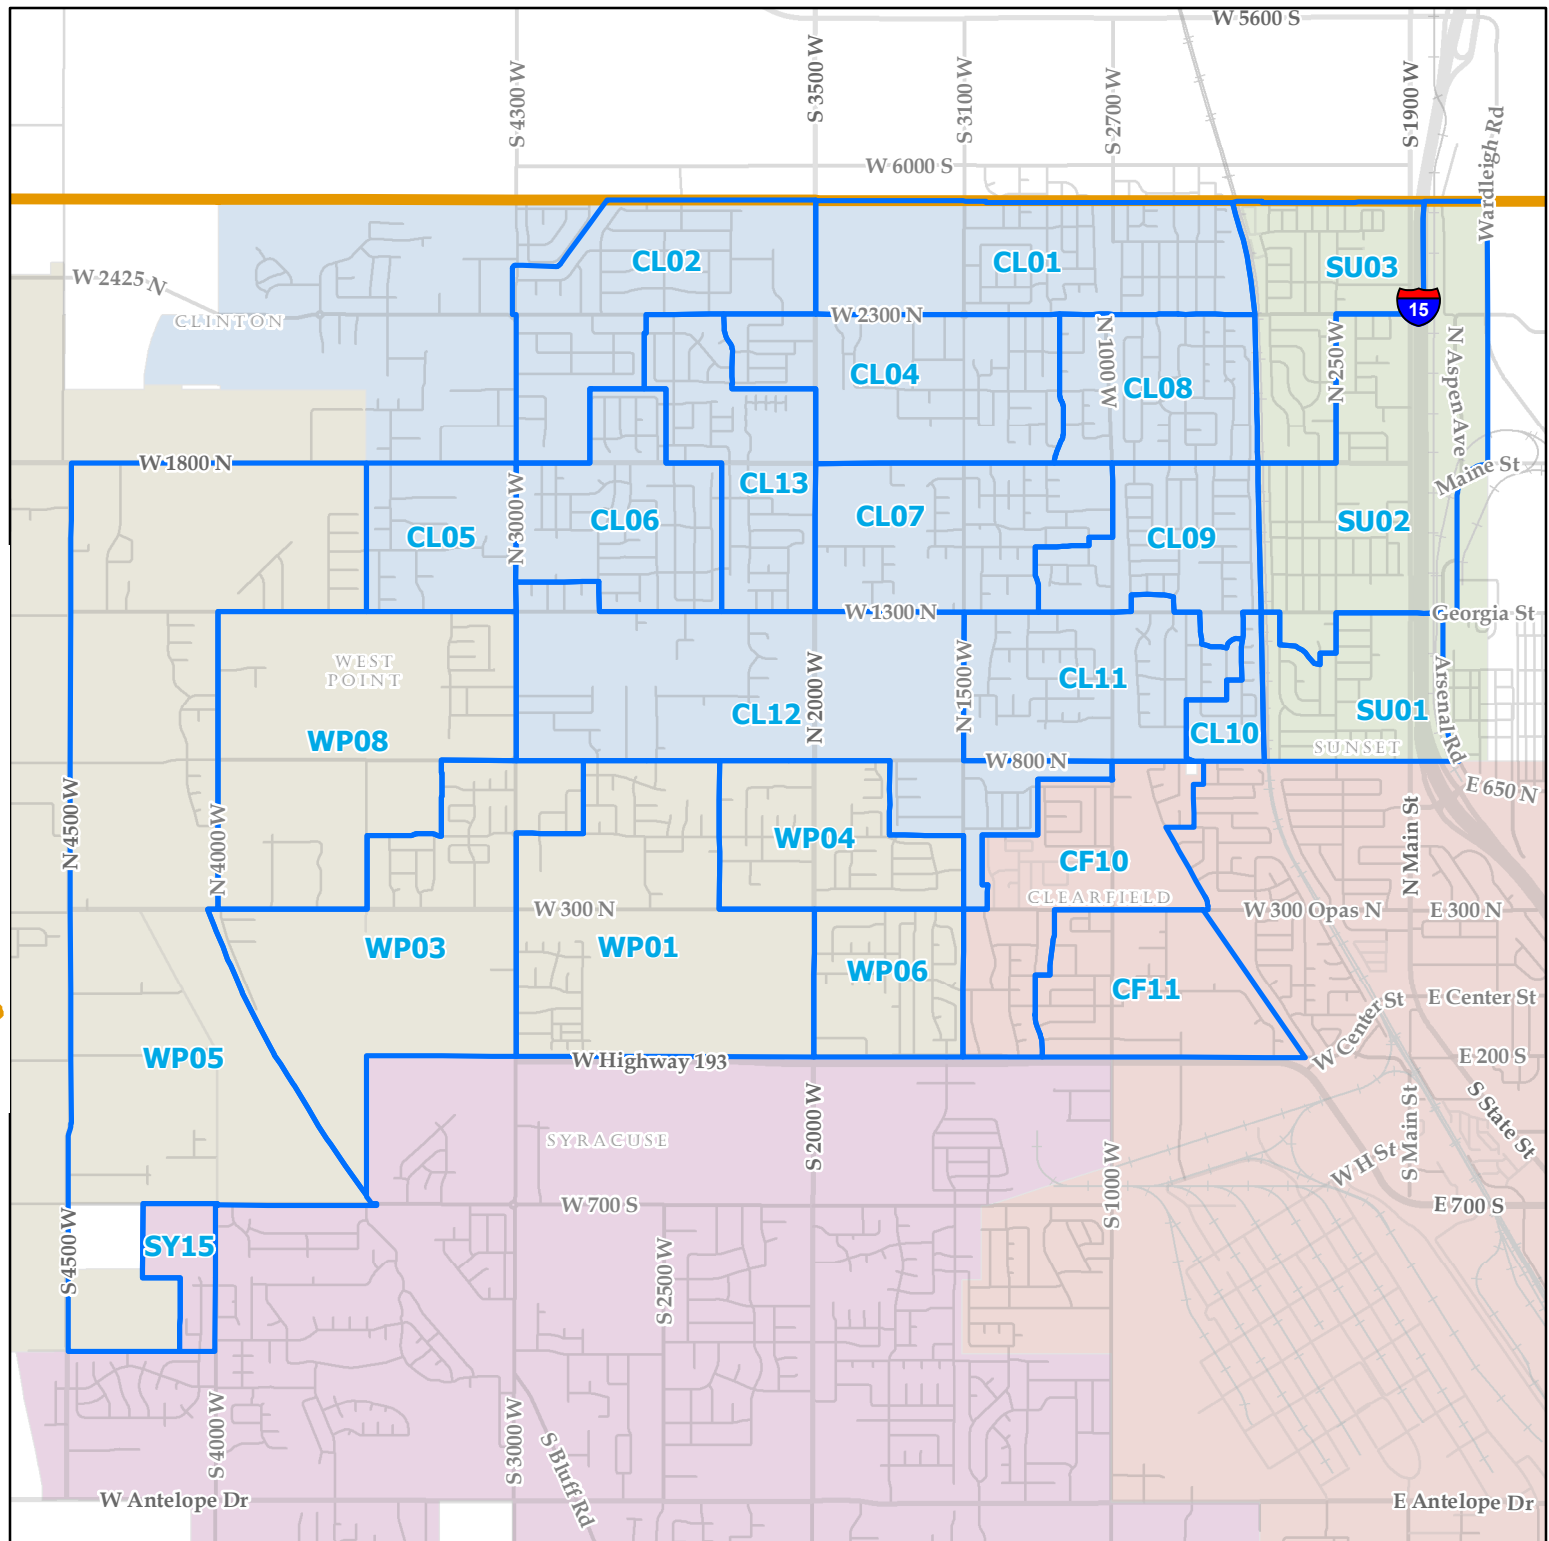

Davis County Voting Precincts in Utah House District 13

Map area shown above in blue.

 Precinct Boundaries

Map data current as of January 1, 2019.