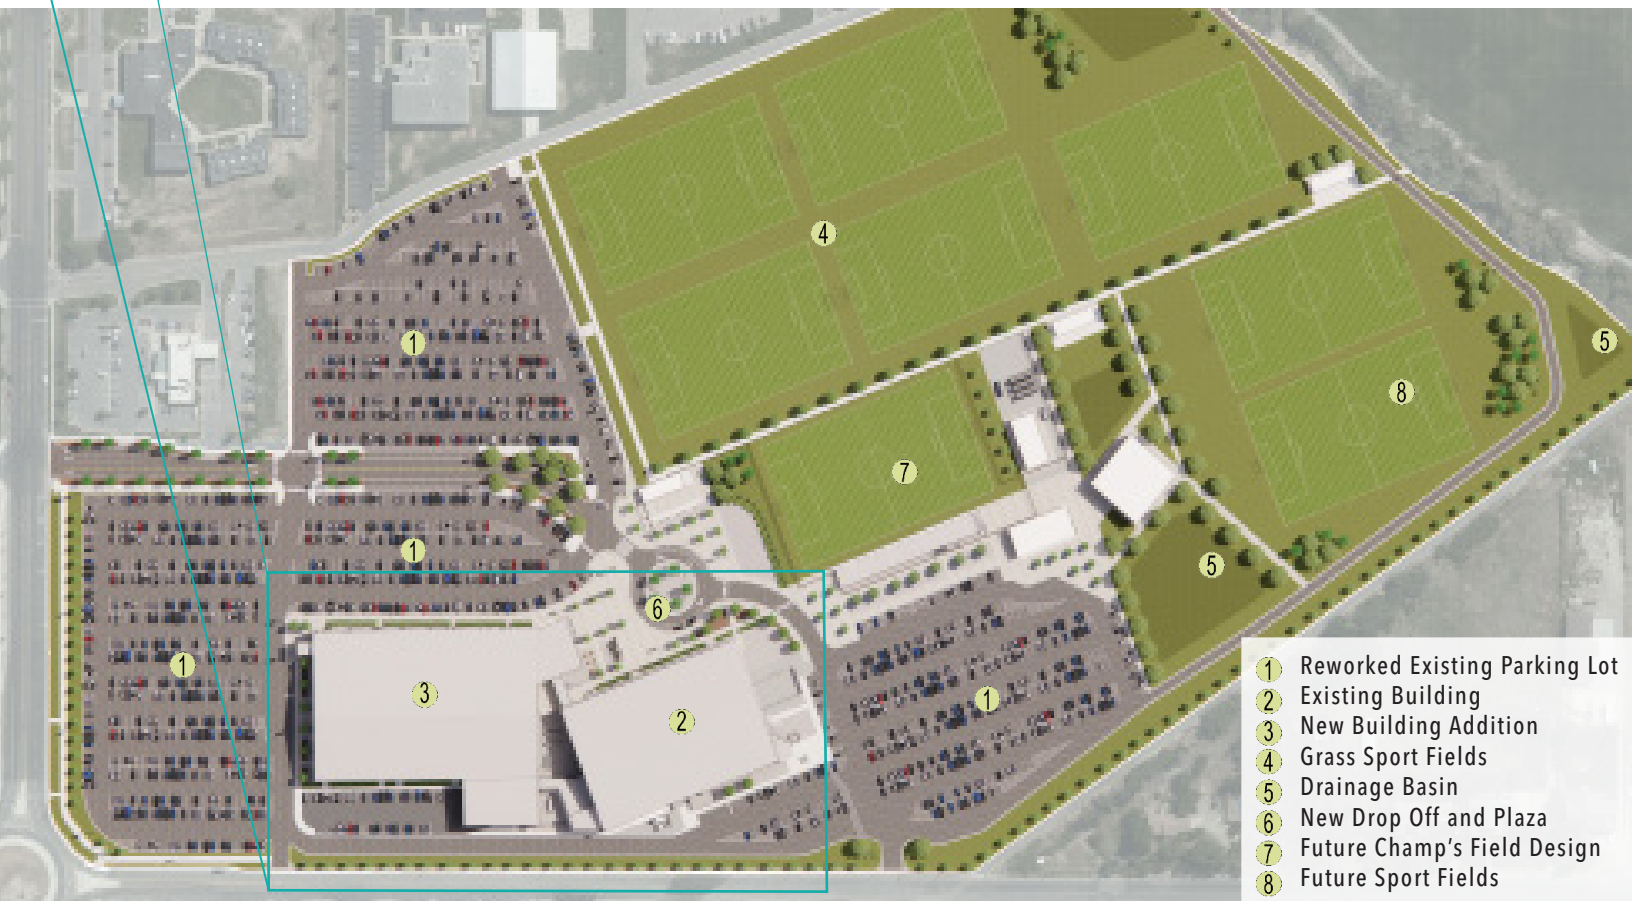

**NEW ENTRANCE LOBBY**

**NEW ARENA**

**NEW ENTRANCE PLAZA**

**EXISTING BUILDING**

**CURRENTLY:**

- 62,000 SF Facility with parking.
- Indoor arena w/ concrete floor, outdoor soccer fields.

**FUTURE BUILDING**

# PROJECT STATISTICS

The **180,000 SF** facility, can host the following sporting events:

- Volleyball **15 Courts**
- Basketball **15 Courts**
- Wrestling **18 Mats**
- Dance **2 Arenas**
- Cheer **2 Arenas**
- Gymnastics **2 Arenas**

The existing arena can welcome 2,200 spectators while the new arena has 2,500 seats for spectators.

The 55 acres site includes 2,000 parking stalls, a championship field, grandstands, and lighting. Outdoor sports tournaments can spread out for the following events:

- Soccer **7 Fields**
- Lacrosse **7 Fields**
- Ultimate Frisbee **16-18 Fields**

FIRST FLOOR PLAN

- 1 Reworked Existing Parking Lot
- 2 Existing Building
- 3 New Building Addition
- 4 Grass Sport Fields
- 5 Drainage Basin
- 6 New Drop Off and Plaza
- 7 Future Champ's Field Design
- 8 Future Sport Fields