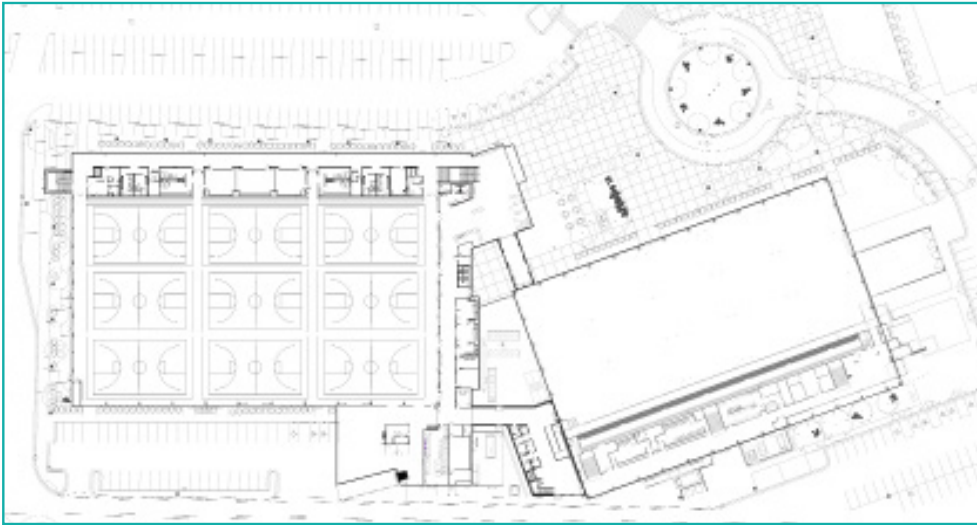

# PROJECT STATISTICS

The **180,000 SF** facility, can host the following sporting events:

- Volleyball **15 Courts**
- Basketball **15 Courts**
- Wrestling **18 Mats**
- Dance **2 Arenas**
- Cheer **2 Arenas**
- Gymnastics **2 Arenas**

- Soccer **7 Fields**
- Lacrosse **7 Fields**
- Ultimate Frisbee **16-18 Fields**

FIRST FLOOR PLAN

- 1 Reworked Existing Parking Lot
- 2 Existing Building
- 3 New Building Addition
- 4 Grass Sport Fields
- 5 Drainage Basin
- 6 New Drop Off and Plaza
- 7 Future Champ's Field Design
- 8 Future Sport Fields